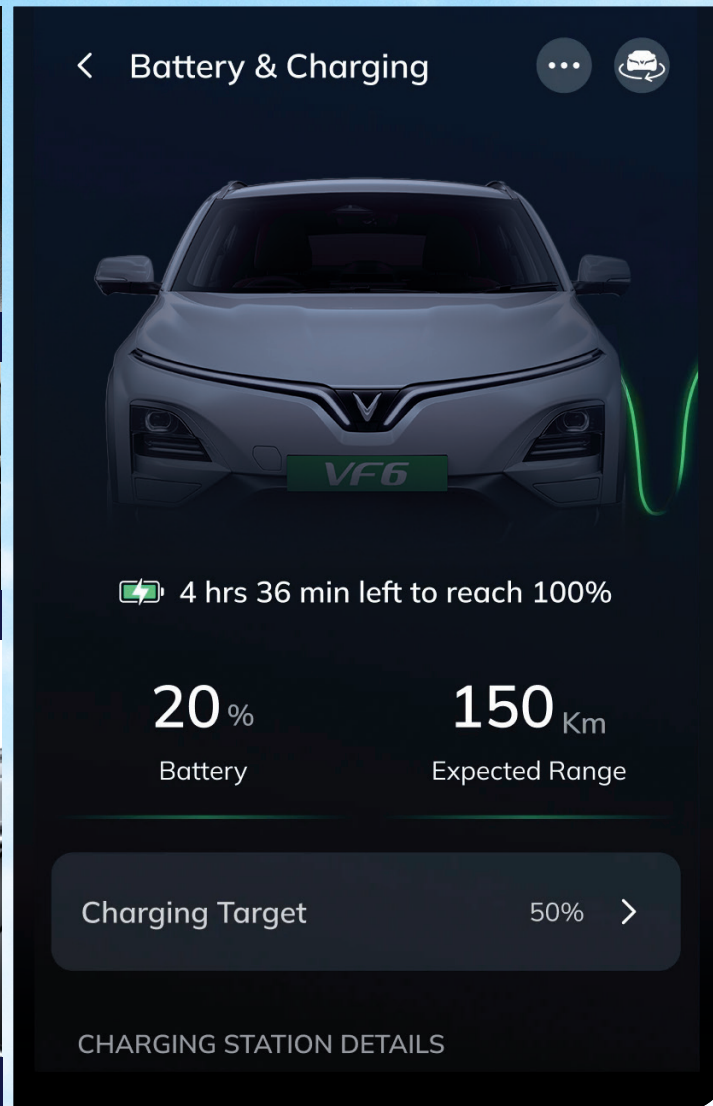

150 kW MAX POWER
310 Nm MAX TORQUE
0-100 IN 8.89 SECONDS

7 AIRBAGS
ADAS 14-FEATURE
360-DEGREE CAMERA

59.6 kWh BATTERY
25-MINUTE FAST
CHARGING (10% TO 70%)

190 mm GROUND CLEARANCE
TYRE PRESSURE
MONITORING SYSTEM
ALL DISC BRAKE
ABS, EBD, BA, ESC, TCS,
HSA, ROM, ESS, IDB.

SEE THE WORLD WITH YOUR WORLD.

Stay seamlessly connected to your drives, your car and your loved ones, effortlessly.

- CONTROL DOOR, BOOT & WINDOW.
- CLIMATE
- HEADLIGHT
- HORN
- CHARGE PORT
- AIR CONDITIONING
- SPECIAL MODES (PET, VALET, ETC)
- GEO & TIME FENCING